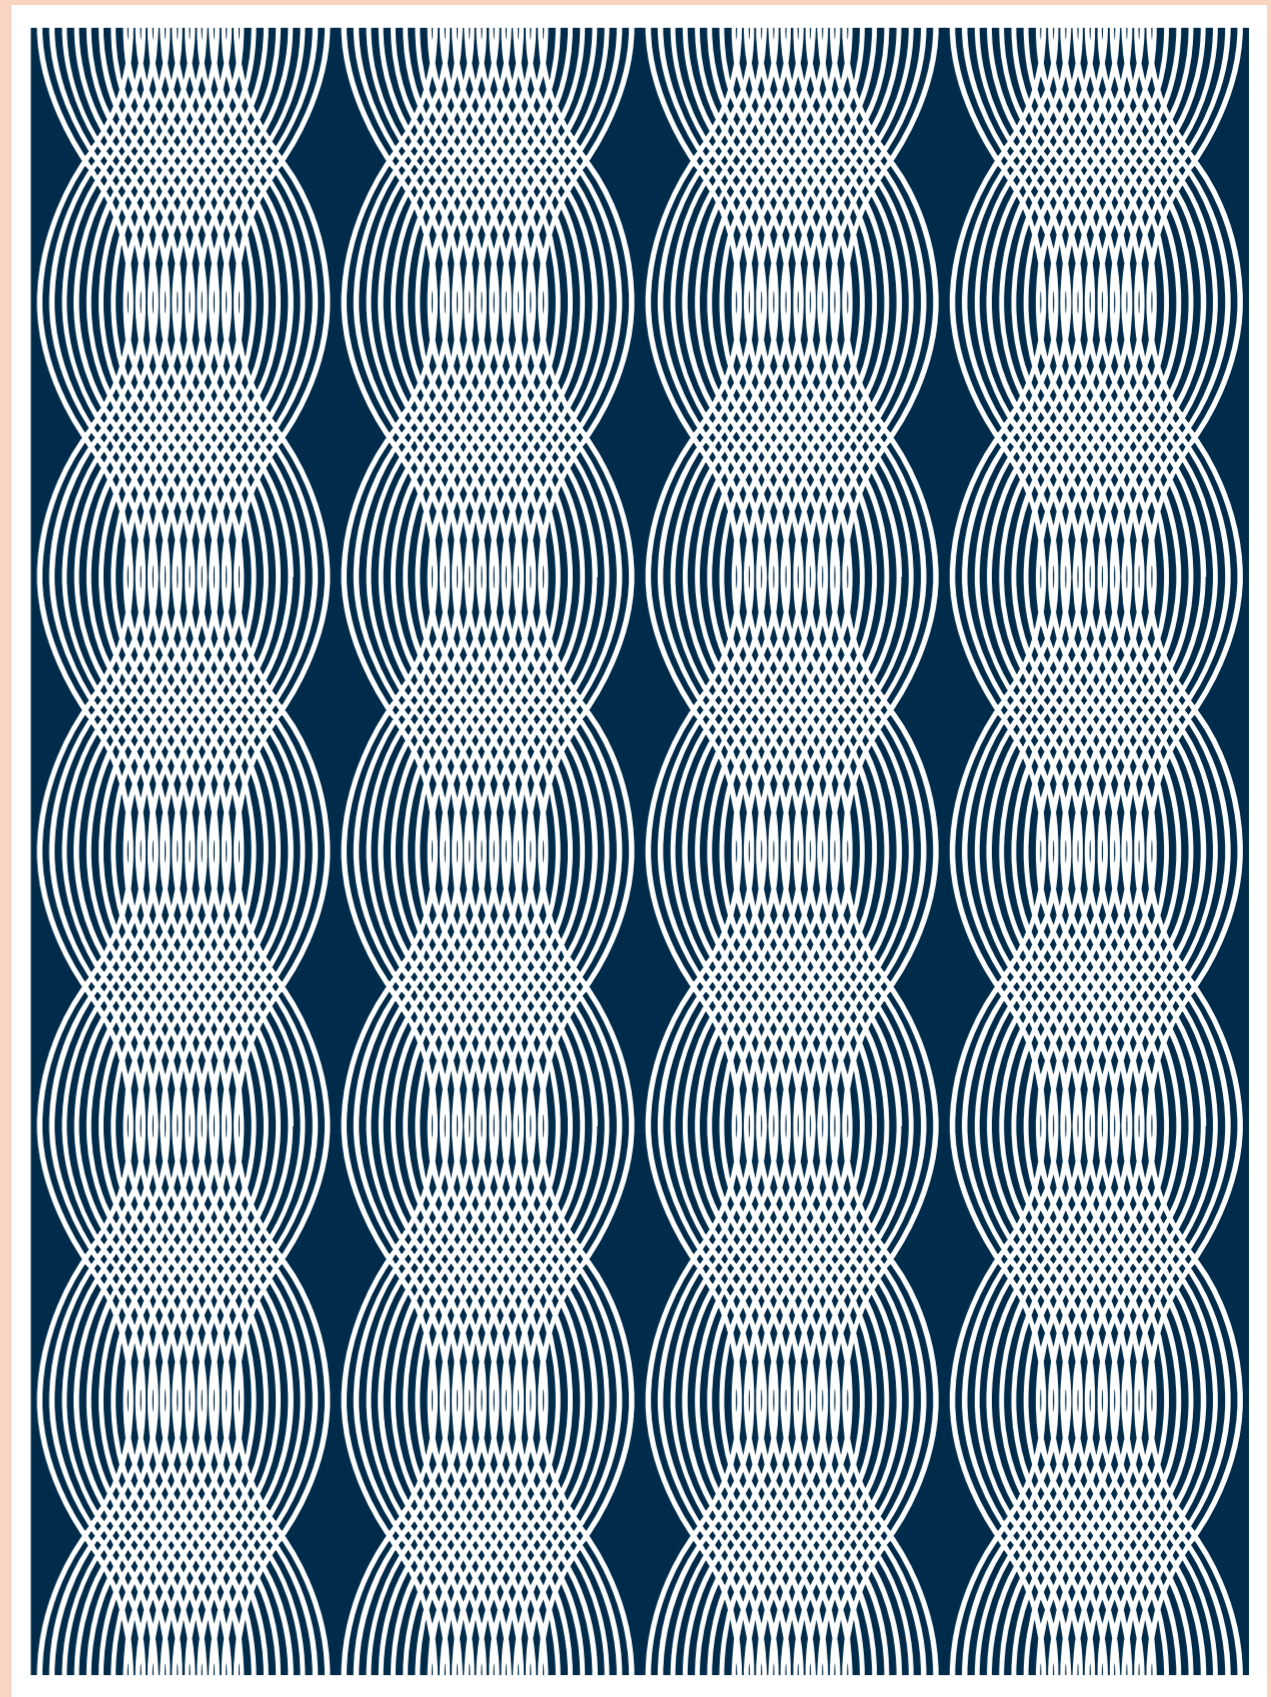

# ATLANTIK

DESIGNED BY SYLVIA AND DANIEL JANSSEN

TWO HUNDRED THIRTEEN PATTERNS

A LOT OF WAVE

THIS SPECIMEN WAS DESIGNED BY  
THE BRUHN FAMILY FOR FOUNTAIN.  
FOR A FULL GLYPH SET AND MORE INFORMATION  
PLEASE VISIT - [FOUNTAINTYPE.COM](http://FOUNTAINTYPE.COM)